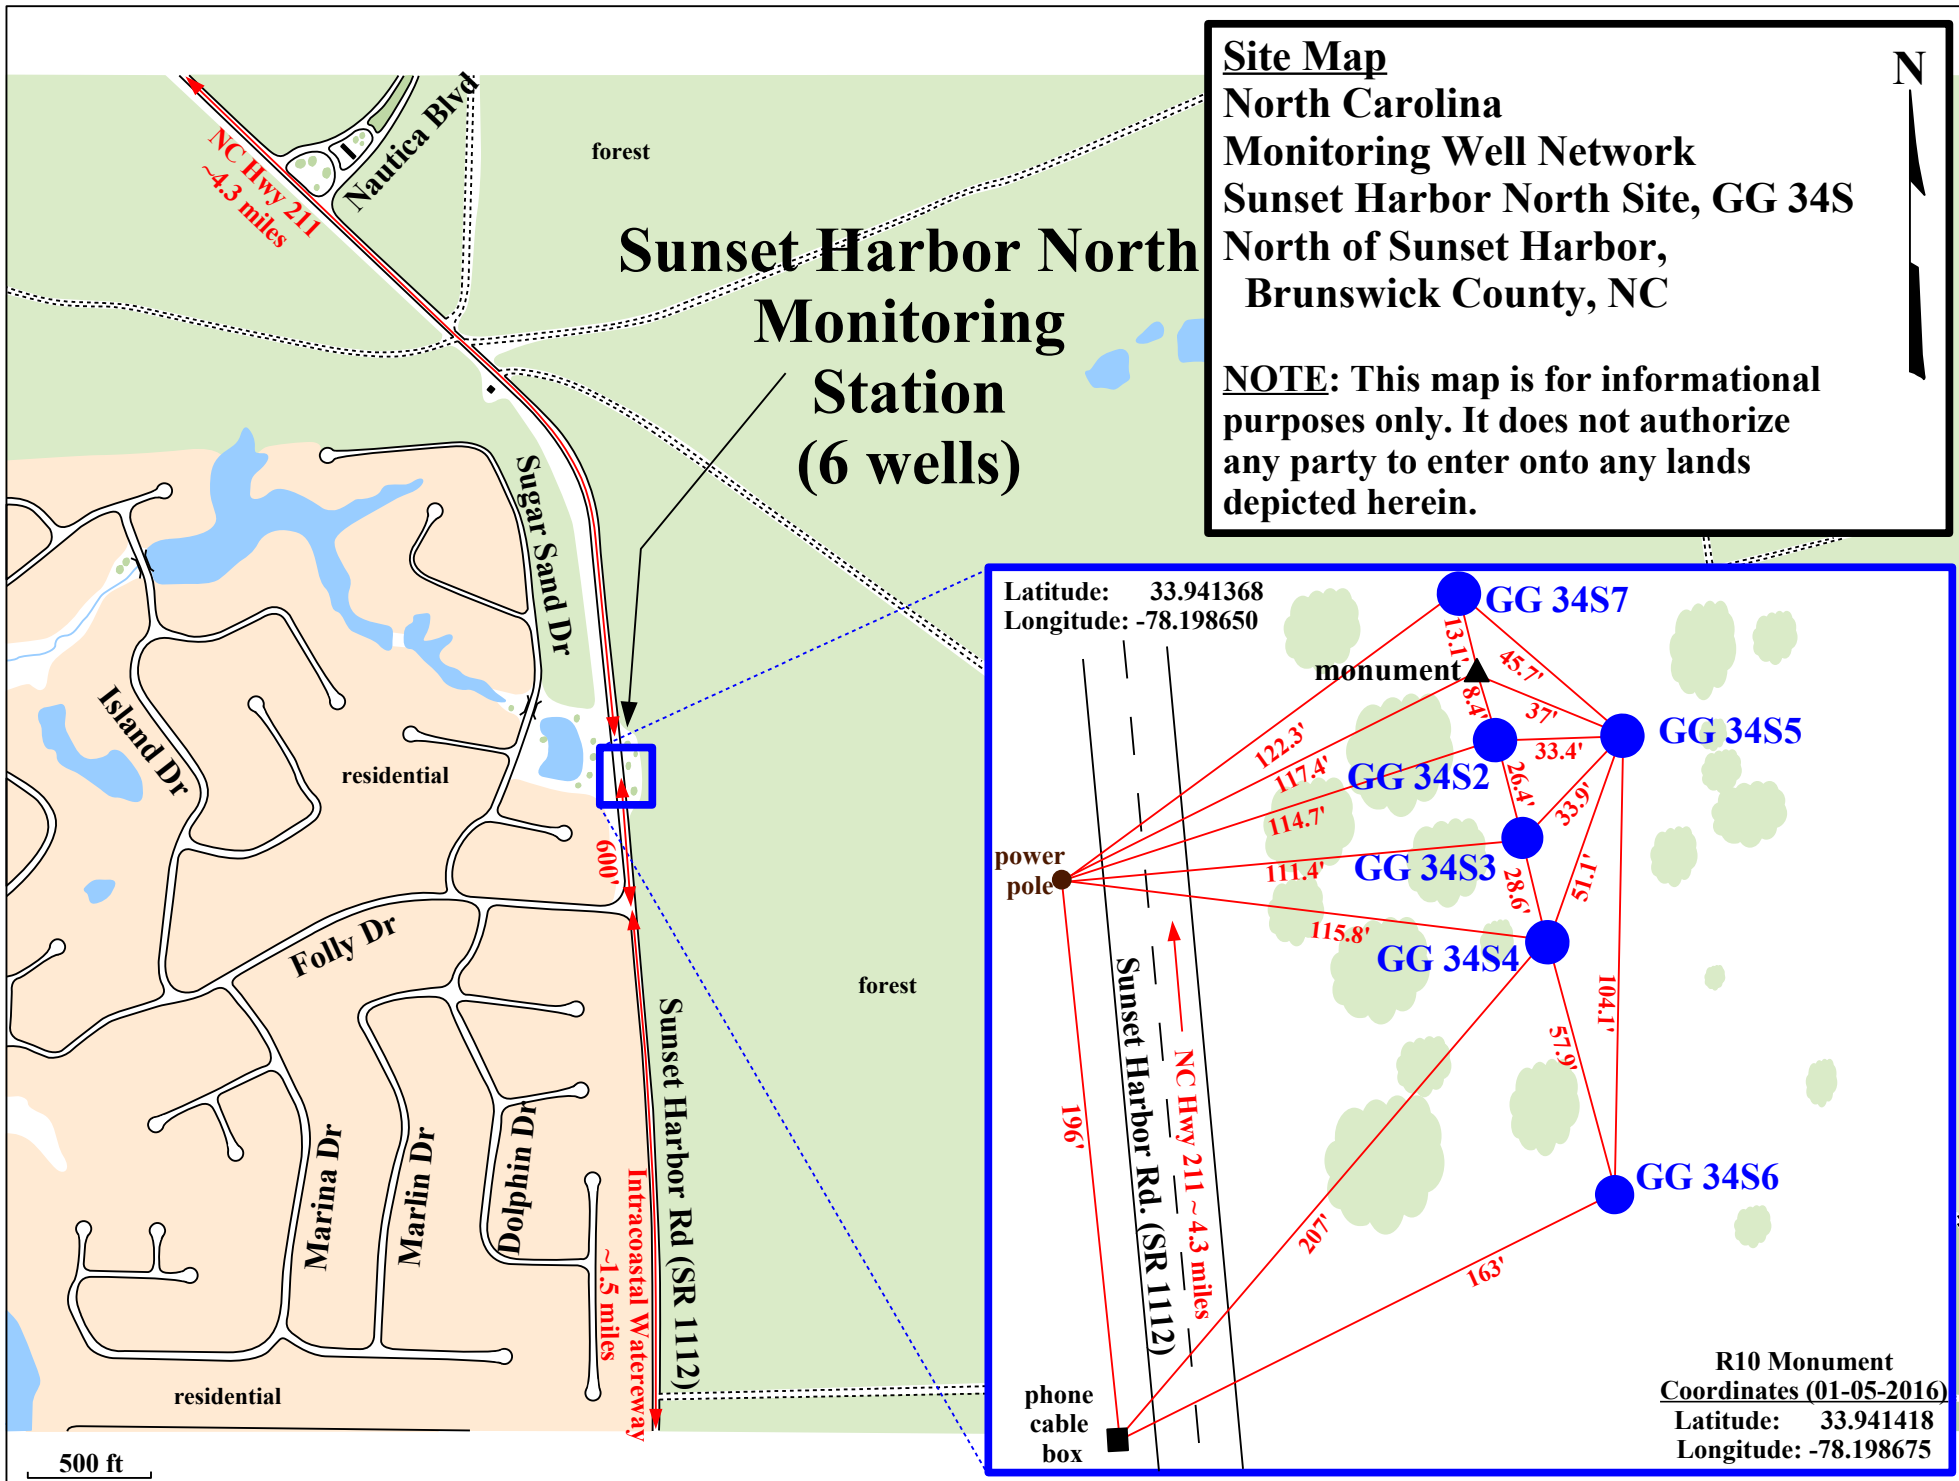

# Sunset Harbor North Monitoring Station (6 wells)

**Site Map**  
**North Carolina**  
**Monitoring Well Network**  
**Sunset Harbor North Site, GG 34S**  
**North of Sunset Harbor,**  
**Brunswick County, NC**

**NOTE:** This map is for informational purposes only. It does not authorize any party to enter onto any lands depicted herein.

**R10 Monument**  
**Coordinates (01-05-2016)**  
**Latitude:** 33.941418  
**Longitude:** -78.198675